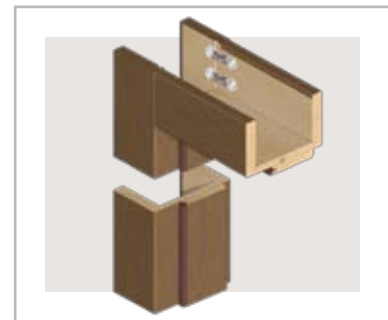

- for single leaf „60" - „110"
- for double leaf „120" - „200"

ADJUSTABLE REBATED DOOR FRAME

with flat trim molding

with oval trim molding

ADJUSTABLE NON REBATED DOOR FRAME

CONSTRUCTION

MDF panel faced with one of the following materials: