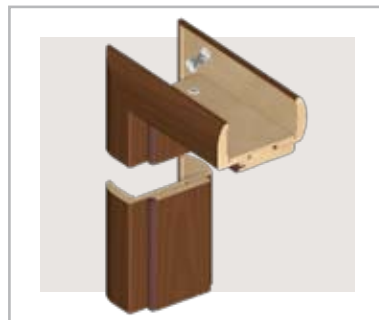

with oval trim molding