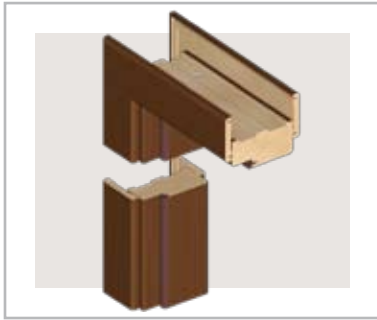

FIXED DOOR FRAMES

with flat trim molding